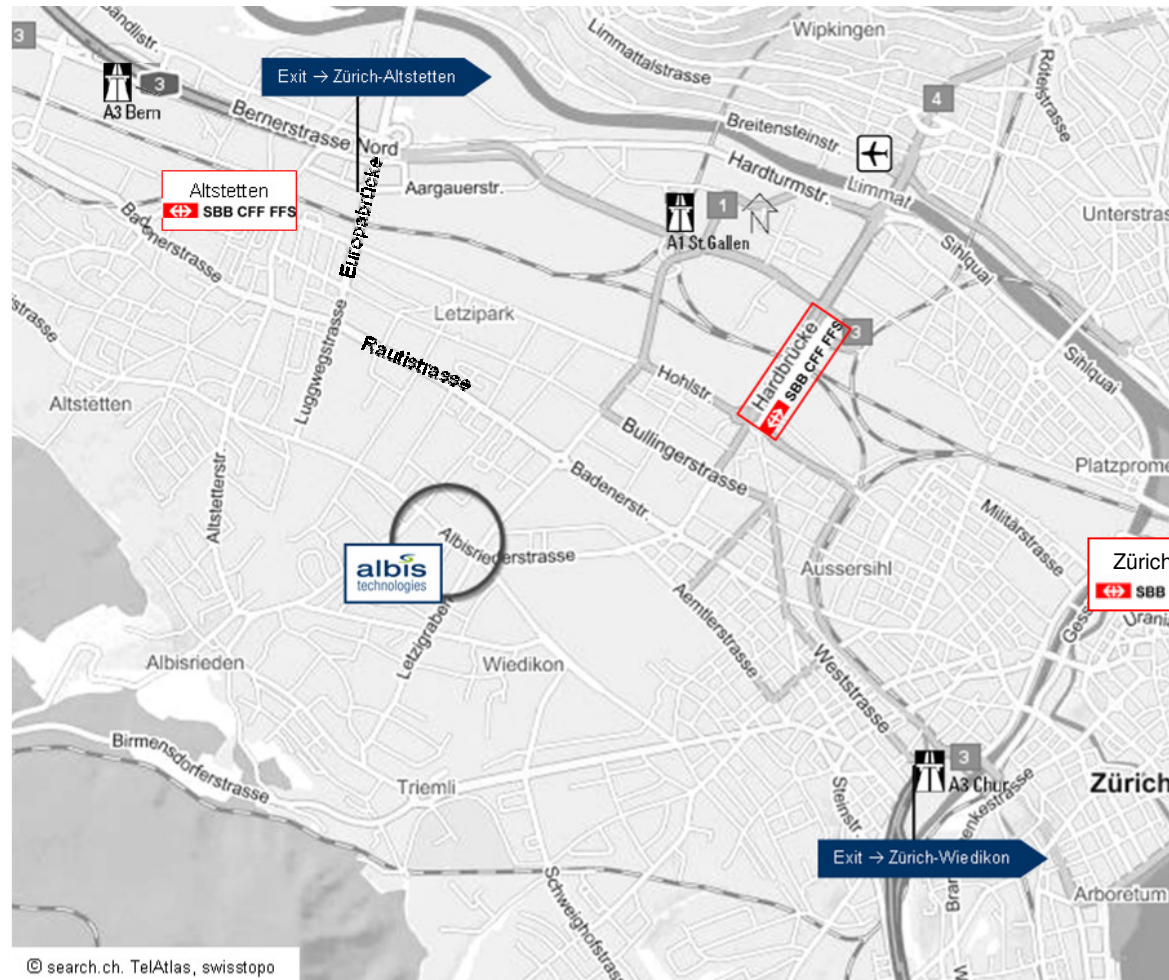

Direction Freilagerstrasse to Siemens

Bus 95 from Altstetten

6.00 to 8.00 and 15.00 to 17.00

Bus 95 from Freilagerstrasse

7.00 to 8.00 and 15.00 to 18.00

From Zürich Mainstation

Streetcar No. 3

Direction Albisrieden to Hubertus

+41 58 252 4777

From Bern, Basel

**Bern-Zürich Highway A1
From „Limmattaler-Kreuz“ Highway A3**

Exit → Zürich-Altstetten

Continue in direction:

- Altstetten, Höngg
- Altstetten
- Luzern P+R, Altstetten
- Zollfreilager

© search.ch, TelAtlas, swisstopo

From the Airport, St. Gallen

Airport Zürich and St.Gallen Highway A1:

Direction

- Chur, Luzern, Zürich

In the Schöneichtunnel

Direction

- Chur, Luzern

- Albisriederplatz Direction Sporthalle Utogrund

From Chur

Chur-Zürich Highway A3

Exit → Zürich-Wiedikon

Continue in direction:

- ZH-Wiedikon, City
- Bern, Basel, Winterthur
- Schlieren, Altstetten
- Albisriederplatz
- Albisrieden